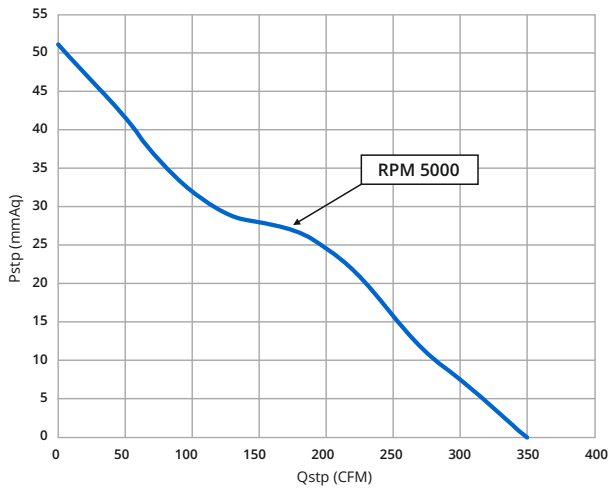

AM-MF-EC 150