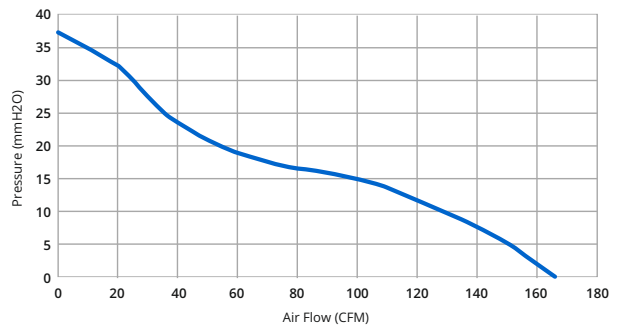

AM-MF-EC 125