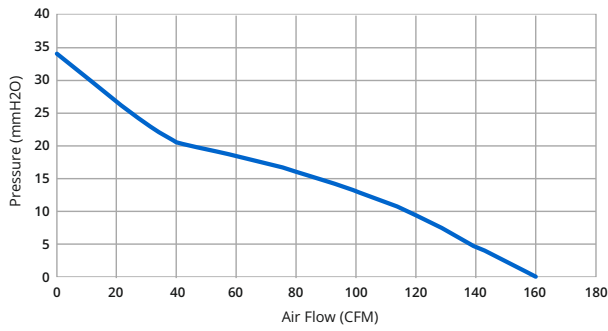

SPECIFICATIONS

MODEL AM-MF-EC	Voltage [V]	Power [W]	Current [A]	dBA	RPM	Weight [Kgs]	
100	230	18	0.14	40 - 57	5000	1	IP X4
125	230	20	0.17	40 - 55	5000	1	IP X4
150	230	40	0.4	40 - 55	5000	1.6	IP X4
200	230	75	0.7	40 - 60	3800	2.5	IP X4
250	230	150	1.3	40 - 65	3200	8.5	IP X4
315	230	320	3.0	40 - 75	3000	11	IP 65

*Note : The noise level data keeps on varies depending on set point.

Example : AM-MF-EC-200 Max Capacity is 650 CFM @ 10mm Static, if it runs in 9V noise is @ 52dB
now if set point is 500 CFM it runs in 6.5V and noise is @ 46dB

AM-MF-EC 100